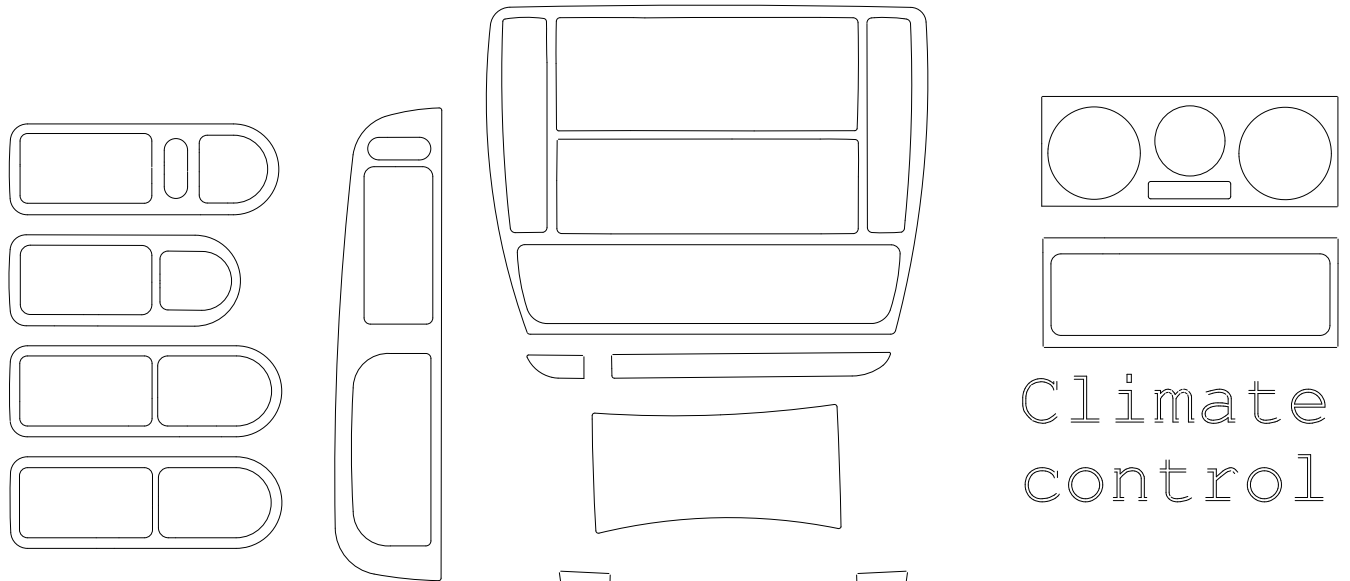

Passat 98 & UP

Doors

Pedal Set
Manual or Tiptronic

Rear
Ash

Center